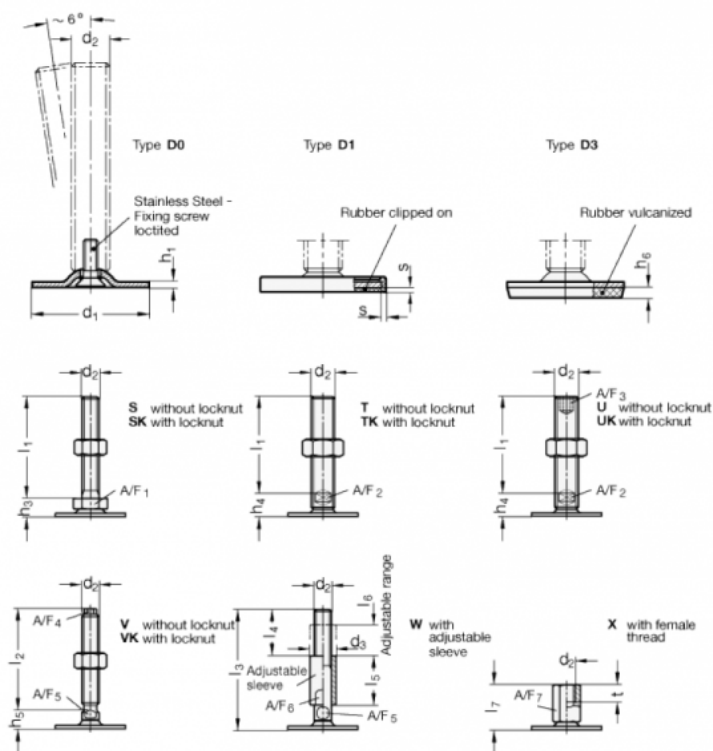

Article number: 204140M1060D3SK
 Description: E+G levelling foot
 GN 41-40-M10-60-D3-SK
 Note: SK With nut, External hexagon at the bottom

Measures

- A/F1 = 17
- d1 = 40
- d2 = M10
- h1 = 2
- h3 = 11
- h6 = 3.5
- l1 = 60
- s =